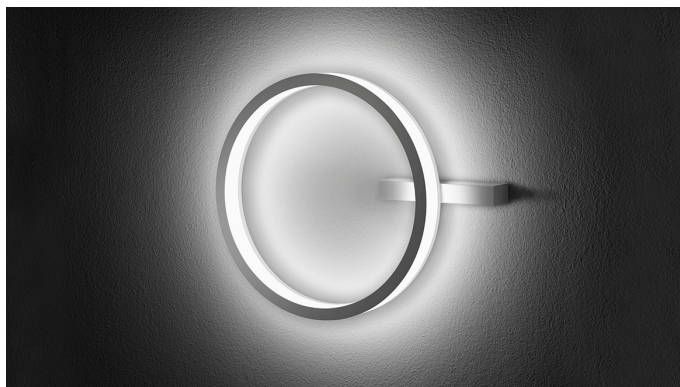

sieger design

Kontakt

sieger design GmbH & Co. KG
Schloss Harkotten
48336 Sassenberg