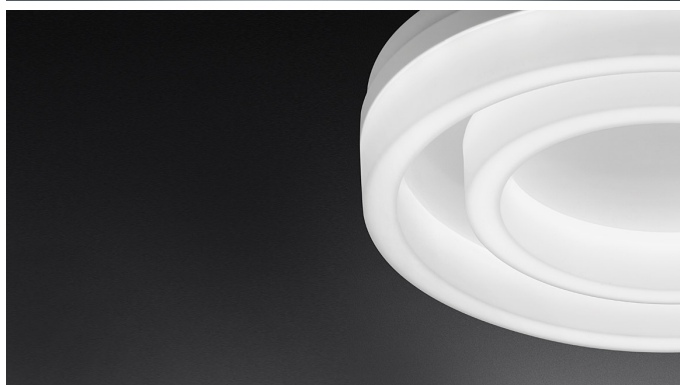

sieger design

Kontakt

sieger design GmbH & Co. KG
Schloss Harkotten
48336 Sassenberg